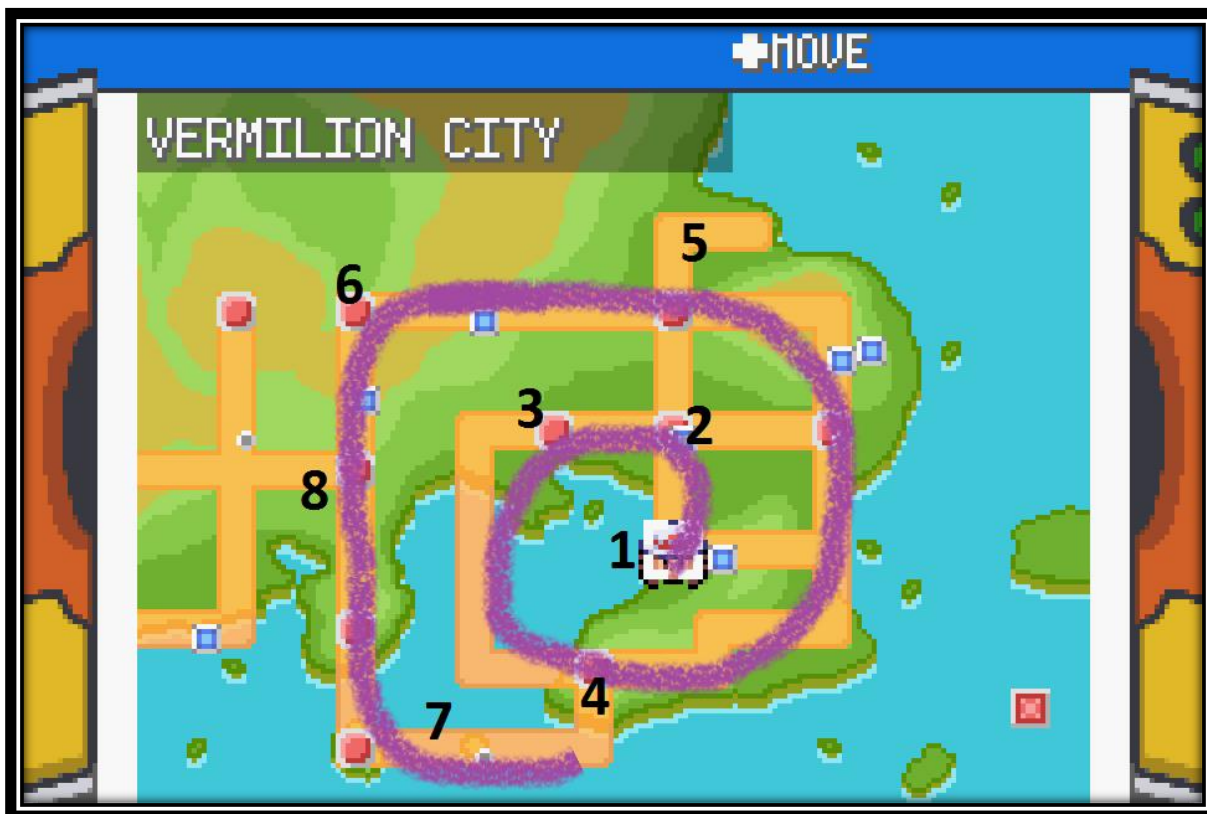

Kanto Saga

Líder	Tipo	Lugar	Medalla
Lt. Surge	AGU/A	Ciudad Carmin	Medalla Trueno
Labrona	AGU/A	Ciudad Azafán	Medalla Pantano
Erika	AGU/A	Ciudad Azulona	Medalla Arcoiris
Juniper	AGU/A	Ciudad Fucsia	Medalla Alma
Misty	AGU/A	Ciudad Celeste	Medalla Cascada
Brock	AGU/A	Ciudad Plateada	Medalla Roca
Blaine	AGU/A	Islas Espuma	Medalla Volcán
Azul	AGU/A	Varios	Medalla Tierra

Orange Islands Saga

Líder	Tipo	Lugar	Medalla
Blaine	AGU/A	Isla Mikan	Medalla Ojo de Coral
Diary		Isla Navel	Medalla Rubí Marino
Pony		Isla Trovita	Medalla CaracolPúas
Liana		Isla Kumquat	Medalla Estrella Jade

Recall to **SAVE** always
 your game! **YOU**
SHOULD NEVER LOSE
YOUR SAVE GAME
FILE, NOT EVEN IF YOU
UPLOAD YOUR GAME.

JOHTO SAGA

- 1) **New Bark Town, Cherrygrove City & Violet City:** After meeting Elm and receiving your Pokémon, a mysterious trainer will battle you somewhere along Route 1. Then talk freely to those three dogs, they will disappear but may left you a gift. You must get the Mystery Egg, Pokédex, and do not go to Violet when you lose with someone at the very beginning, if so, go back to Cherrygrove, where you can pick up some goodies in some of the houses. There's an issue where you will get teleported trough Violet City if you lose against someone before that City. Lucky egg is at Trainer's Teaching house at Violet, near to a table. Get HM Flash winning to Bellsprout Tower's master and Mega Stone A from Mr. Fuji at Teaching House (gaining your Mega Bracelet comes much later). Face Falkner.