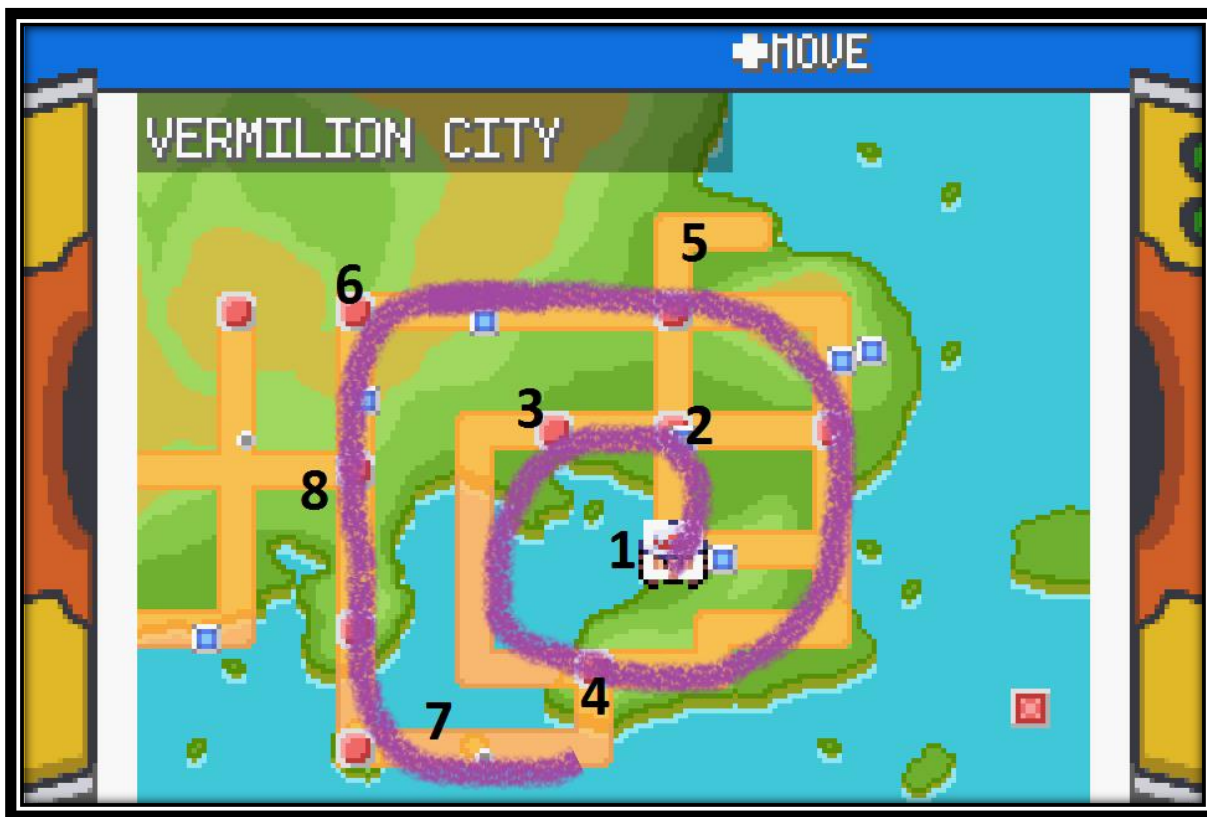

Kanto Saga

Líder	Tipo	Lugar	Medalla
Li Surge	AGUADO	Ciudad Carmin	Medalla Trueno
Librona	AGUADO	Ciudad Azafán	Medalla Pantano
Erika	AGUADO	Ciudad Azulona	Medalla Arcoiris
Julio	AGUADO	Ciudad Fucsia	Medalla Alma
Misty	AGUADO	Ciudad Celeste	Medalla Cascada
Brock	AGUADO	Ciudad Plateada	Medalla Roca
Blaine	AGUADO	Islas Espuma	Medalla Volcán
Azul	AGUADO	Varios	Medalla Tierra

Orange Islands Saga

Líder	Tipo	Lugar	Medalla
Shelley	AGUADO	Isla Mikan	Medalla Ojo de Coral
Dianry	AGUADO	Varios	Medalla Rubí Marino
Ruby	AGUADO	Varios	Medalla CaracolPúas
Liana	AGUADO	Varios	Medalla Estrella Jade

Recall to **SAVE** always
 your game! **YOU**
SHOULD NEVER LOSE
YOUR SAVE GAME
FILE, NOT EVEN IF YOU
UPLOAD YOUR GAME.

JOHTO SAGA

- 1) **New Bark Town, Cherrygrove City & Violet City:** After meeting Elm and receiving your Pokémon, a mysterious trainer will battle you somewhere along Route 1. Then talk freely to those three dogs, they will disappear but may left you a gift. You must get the Mystery Egg, Pokédex, and do not go to Violet when you lose with someone at the very beginning, if so, go back to Cherrygrove, where you can pick up some goodies in some of the houses. There's an issue where you will get teleported trough Violet City if you lose against someone before that City. Lucky egg is at Trainer's Teaching house at Violet, near to a table. Get HM Flash winning to Bellsprout Tower's master and Mega Stone A from Mr. Fuji at Teaching House (gaining your Mega Bracelet comes much later). Face Falkner.